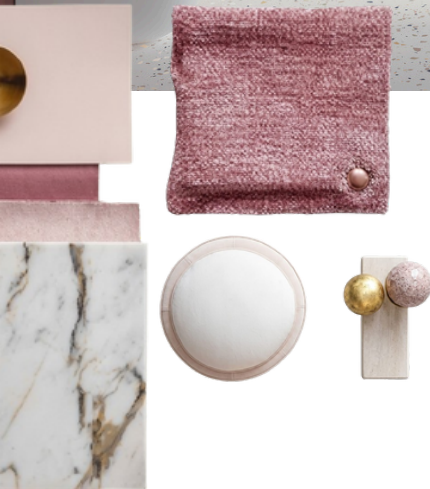

A surreal landscape of soft, billowing clouds in shades of pink, peach, and light blue. A wooden staircase with a simple railing leads upwards from the bottom left, disappearing into the clouds. The overall atmosphere is dreamlike and ethereal.

unique, spectacular items, crazy touches, decors that refuse to obey the usual rules

MATERIA PURA + ECLETTICA

Wall: Materia Pura Sassi Tortora
Floor: Materia Pura Sassi Tortora
kitchen island: Materia Eclettica Tortora

MATERIA BRILLANTE

Wall: Fap Maxxi Superdrop White, Materia Brillante Borgogna, Gocce Bianco & Tropici Inserto
 Floor: Fap Maxxi Superdrop White
 Sink: Contatto Free-standing Superdrop White

cheerful patterns
and prints