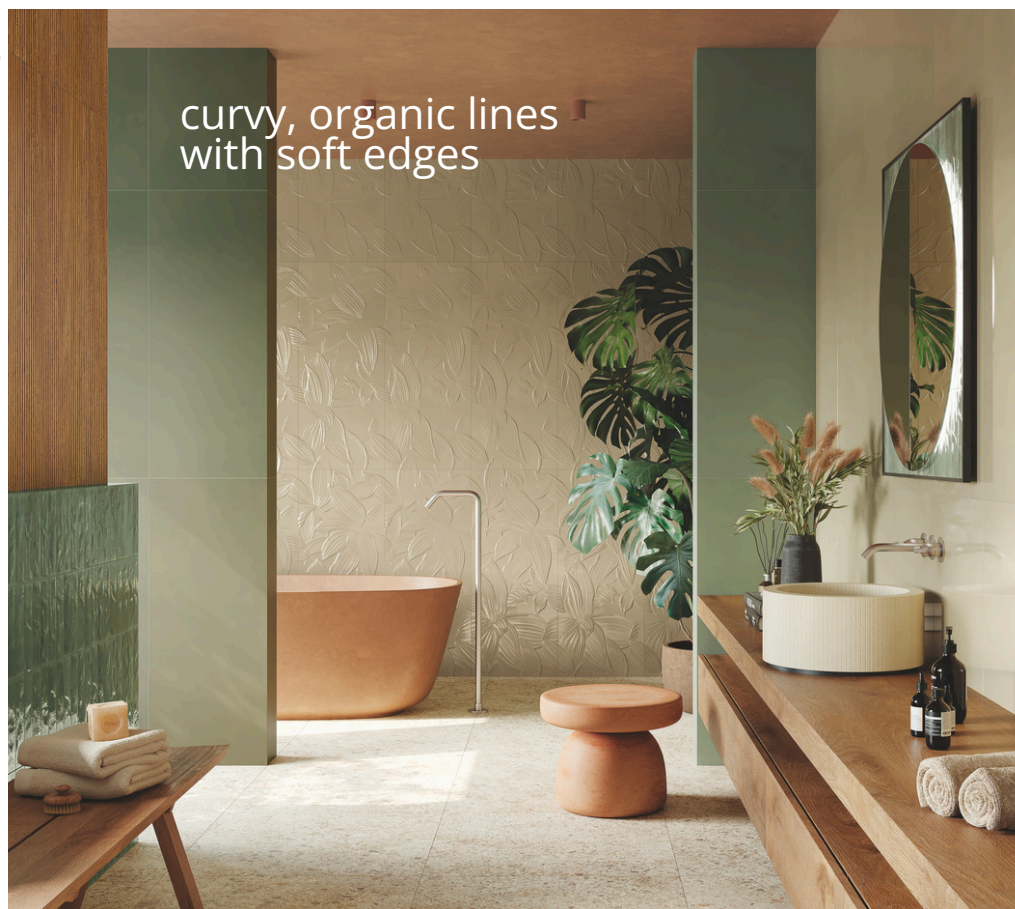

natural materials

connections to the outdoors

curvy, organic lines

natural textures

sustainability

trend 2026

- **Natural materials:** untreated wood, both raw and polished stone, bamboo, cork, rattan, marble and organic fabrics (linen, cotton and wood).
- **Curvy, organic, irregular lines,** with soft edges.
- **Connections to the outdoors.**
- **Natural, including raw, textures,** inviting to the touch.
- **Natural daylight:** wide floor to-ceiling windows, courtyards, skylights.
- **"Biophilic" furniture layout** to provide the best view of the outdoors.
- **Plants and vegetation,** green walls.
- **Pale neutral colours** and shades inspired by nature: foliage and meadow **greens**, woody and earthy **browns, terracottas**, and sky and sea **blues**.
- **Products made using fewer materials** and designed to be broken down easily.

the long-established
dominant trend

FAP interpretation of biophilic nature

pale and neutral
colours inspired by
nature

connection to
the outdoors

MATERIA PURA

Wall: Materia Pura Ocra & Ocra Brillante, Micro Tortora
Floor: Materia Pura Tortora
Sink: Ovale da appoggio Color Now Beige

natural
daylight

Floor: Materia Pura Terra

colours inspired by
nature: shades of
brown, wood,
terracotta

natural textures
inviting to the
touch

tactile
surfaces

curvy, organic lines
with soft edges

**MATERIA ECLETTICA
+ BRILLANTE**